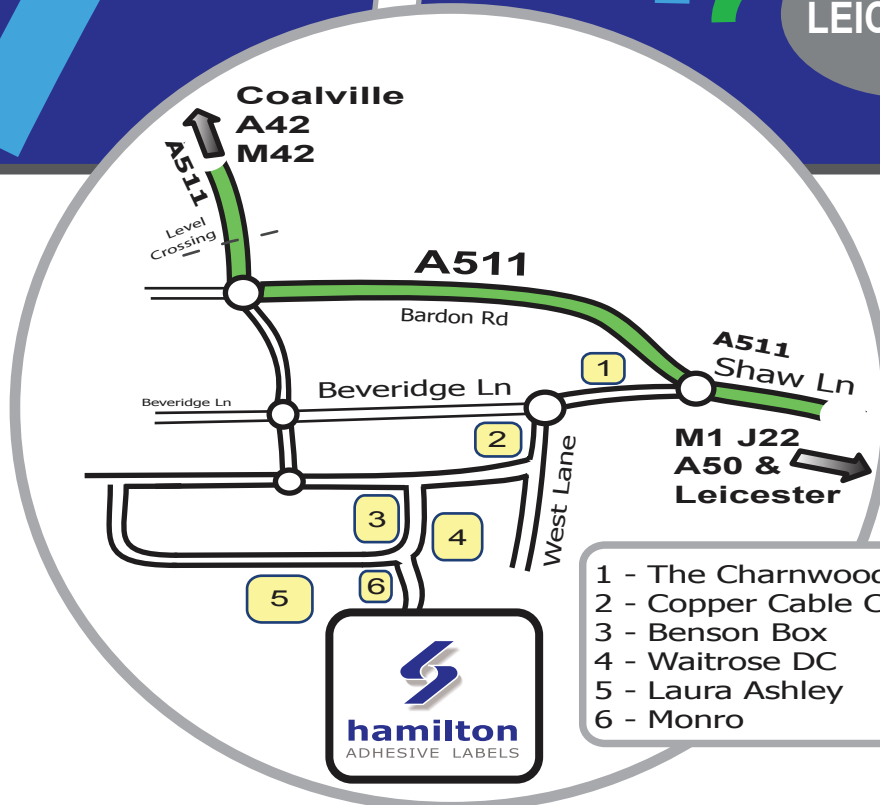

Tel: 01530 518010

Fax: 01530 835031

sales@hamilton-labels.co.uk

Hamilton Adhesive Labels Ltd  
Unit B, Interlink Way South  
Bardon Hill Business Park  
Bardon Hill, Leicestershire  
LE67 1PG

# hamilton

ADHESIVE LABELS

[www.hamilton-labels.co.uk](http://www.hamilton-labels.co.uk)

- 1 - The Charnwood Arms
- 2 - Copper Cable Co
- 3 - Benson Box
- 4 - Waitrose DC
- 5 - Laura Ashley
- 6 - Monro